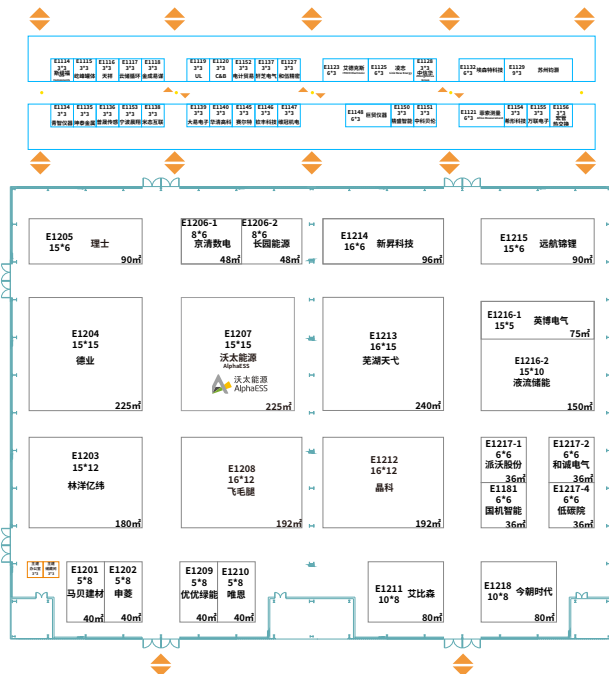

THE 12TH ENERGY STORAGE INTERNATIONAL CONFERENCE AND EXPO

中天储能馆 (7号馆) ZTT HALL (HALL 7)

储能国际峰会暨展览会

THE 12TH ENERGY STORAGE INTERNATIONAL
CONFERENCE AND EXPO

沃太能源馆(8号馆)

储能国际峰会暨展览会

THE 12TH ENERGY STORAGE INTERNATIONAL CONFERENCE AND EXPO

科华数能馆(12号馆) KEHUA HALL (HALL 12)

ESIE 2024·第十二届

储能国际峰会暨展览会

THE 12TH ENERGY STORAGE INTERNATIONAL CONFERENCE AND EXPO

盛虹动能馆 (13号馆) LIGENDPOWER HALL (HALL 13)

特装展位
Space-unit Booth

公共服务
Public Service

ESIE 2024 · 第十二届