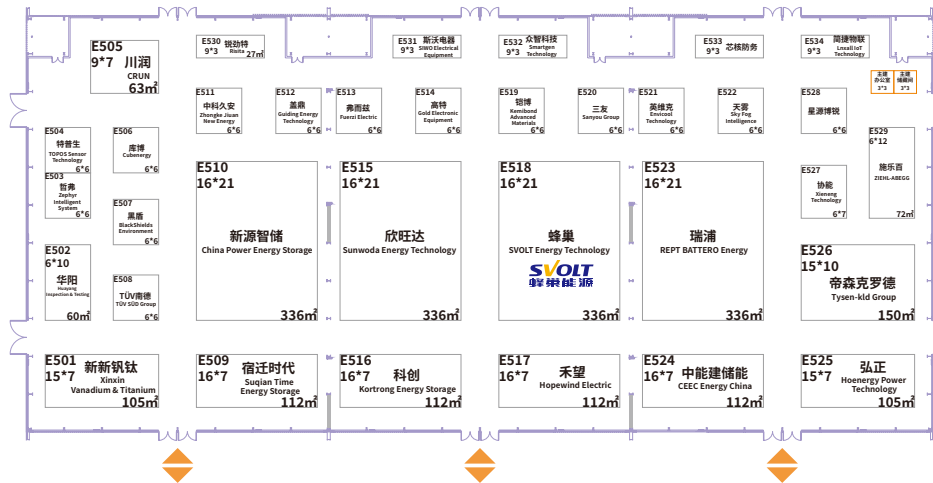

蜂巢能源馆(5号馆) SVOLT ENERGY HALL (HALL 5)

特装展位
Space-unit Booth

公共服务
Public Service