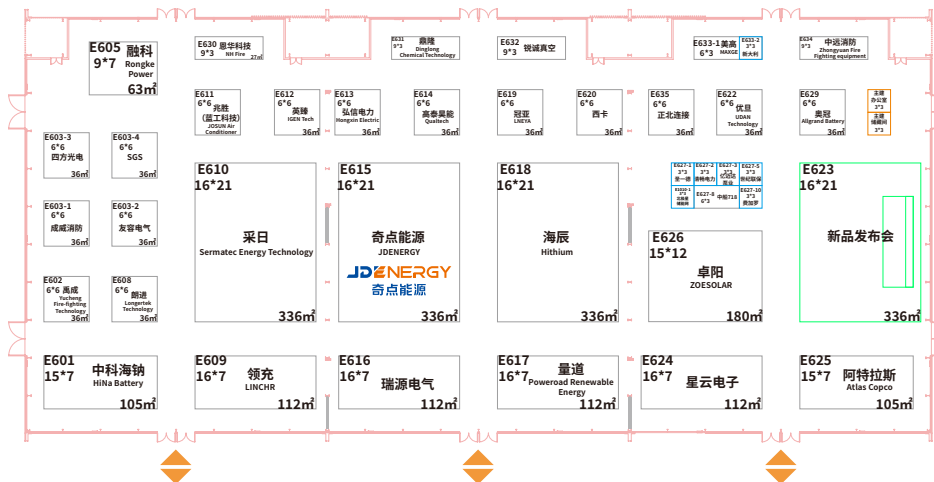

蜂巢能源馆(5号馆) SVOLT ENERGY HALL (HALL 5)

特装展位
Space-unit Booth

公共服务
Public Service

ESIE 2024 · 第十二届

储能国际峰会暨展览会

THE 12TH ENERGY STORAGE INTERNATIONAL CONFERENCE AND EXPO

奇点能源馆 (6号馆)

储能国际峰会暨展览会

THE 12TH ENERGY STORAGE INTERNATIONAL CONFERENCE AND EXPO

中天储能馆 (7号馆) ZTT HALL (HALL 7)

储能国际峰会暨展览会

THE 12TH ENERGY STORAGE INTERNATIONAL
CONFERENCE AND EXPO

沃太能源馆(8号馆)

储能国际峰会暨展览会

THE 12TH ENERGY STORAGE INTERNATIONAL CONFERENCE AND EXPO