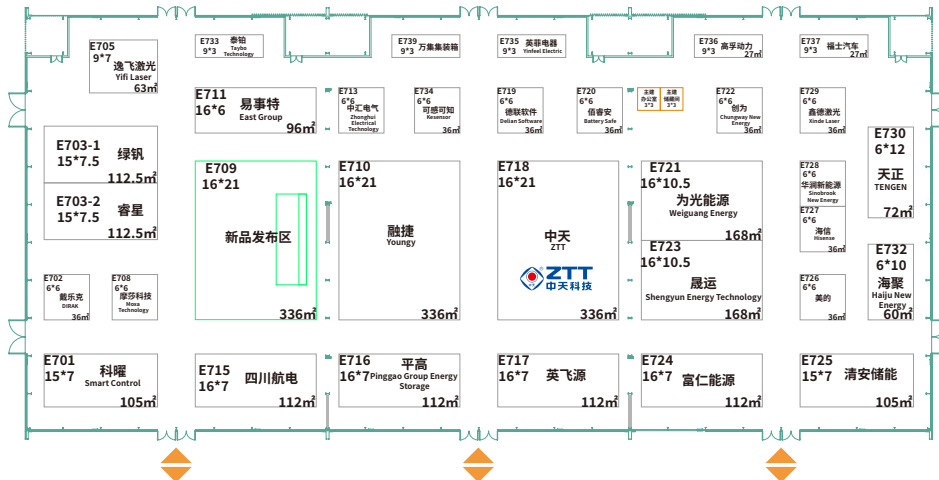

蜂巢能源馆(5号馆) SVOLT ENERGY HALL (HALL 5)

特装展位
Space-unit Booth

公共服务
Public Service

ESIE 2024 · 第十二届

储能国际峰会暨展览会

THE 12TH ENERGY STORAGE INTERNATIONAL CONFERENCE AND EXPO

奇点能源馆 (6号馆)

储能国际峰会暨展览会

THE 12TH ENERGY STORAGE INTERNATIONAL CONFERENCE AND EXPO

中天储能馆 (7号馆) ZTT HALL (HALL 7)

储能国际峰会暨展览会

THE 12TH ENERGY STORAGE INTERNATIONAL
CONFERENCE AND EXPO

沃太能源馆(8号馆)

储能国际峰会暨展览会

THE 12TH ENERGY STORAGE INTERNATIONAL CONFERENCE AND EXPO